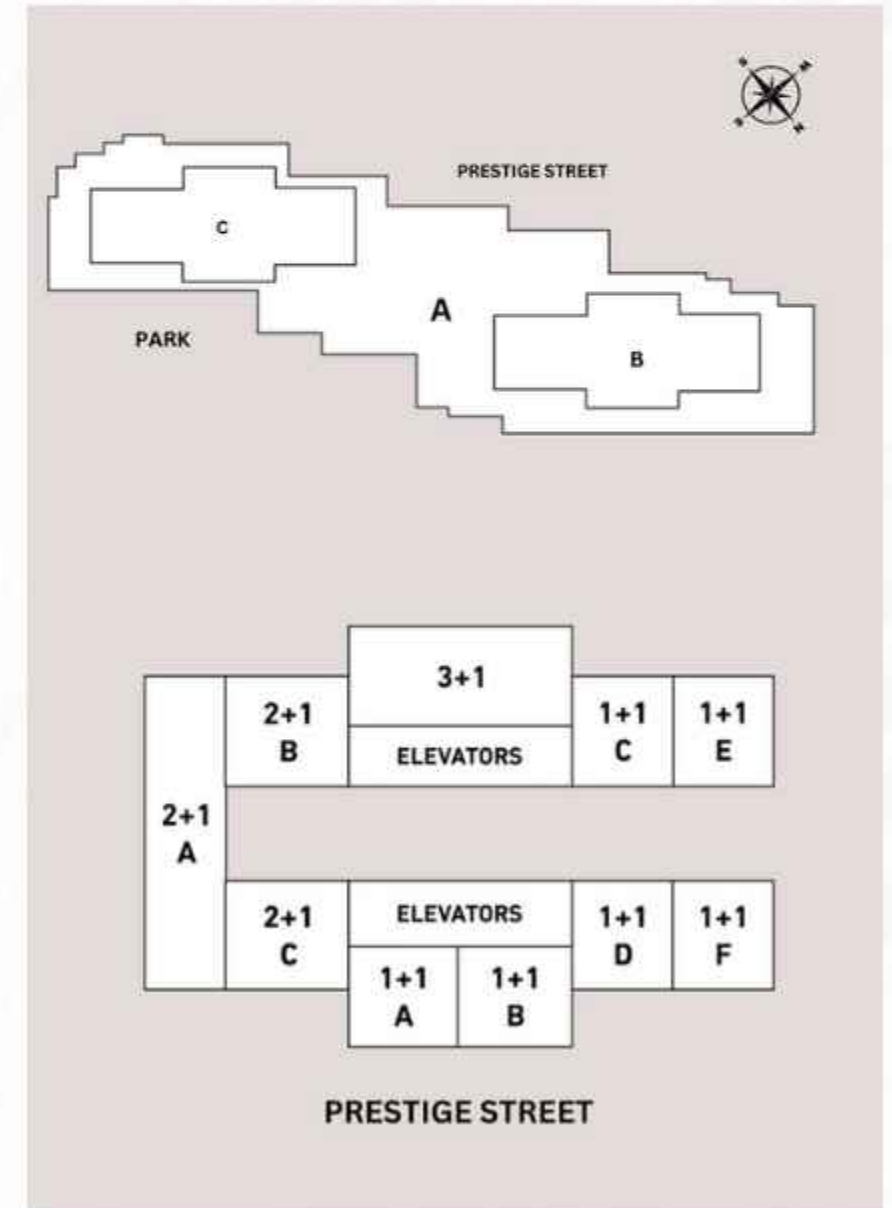

İKİ YAKA FİKİRTEPE